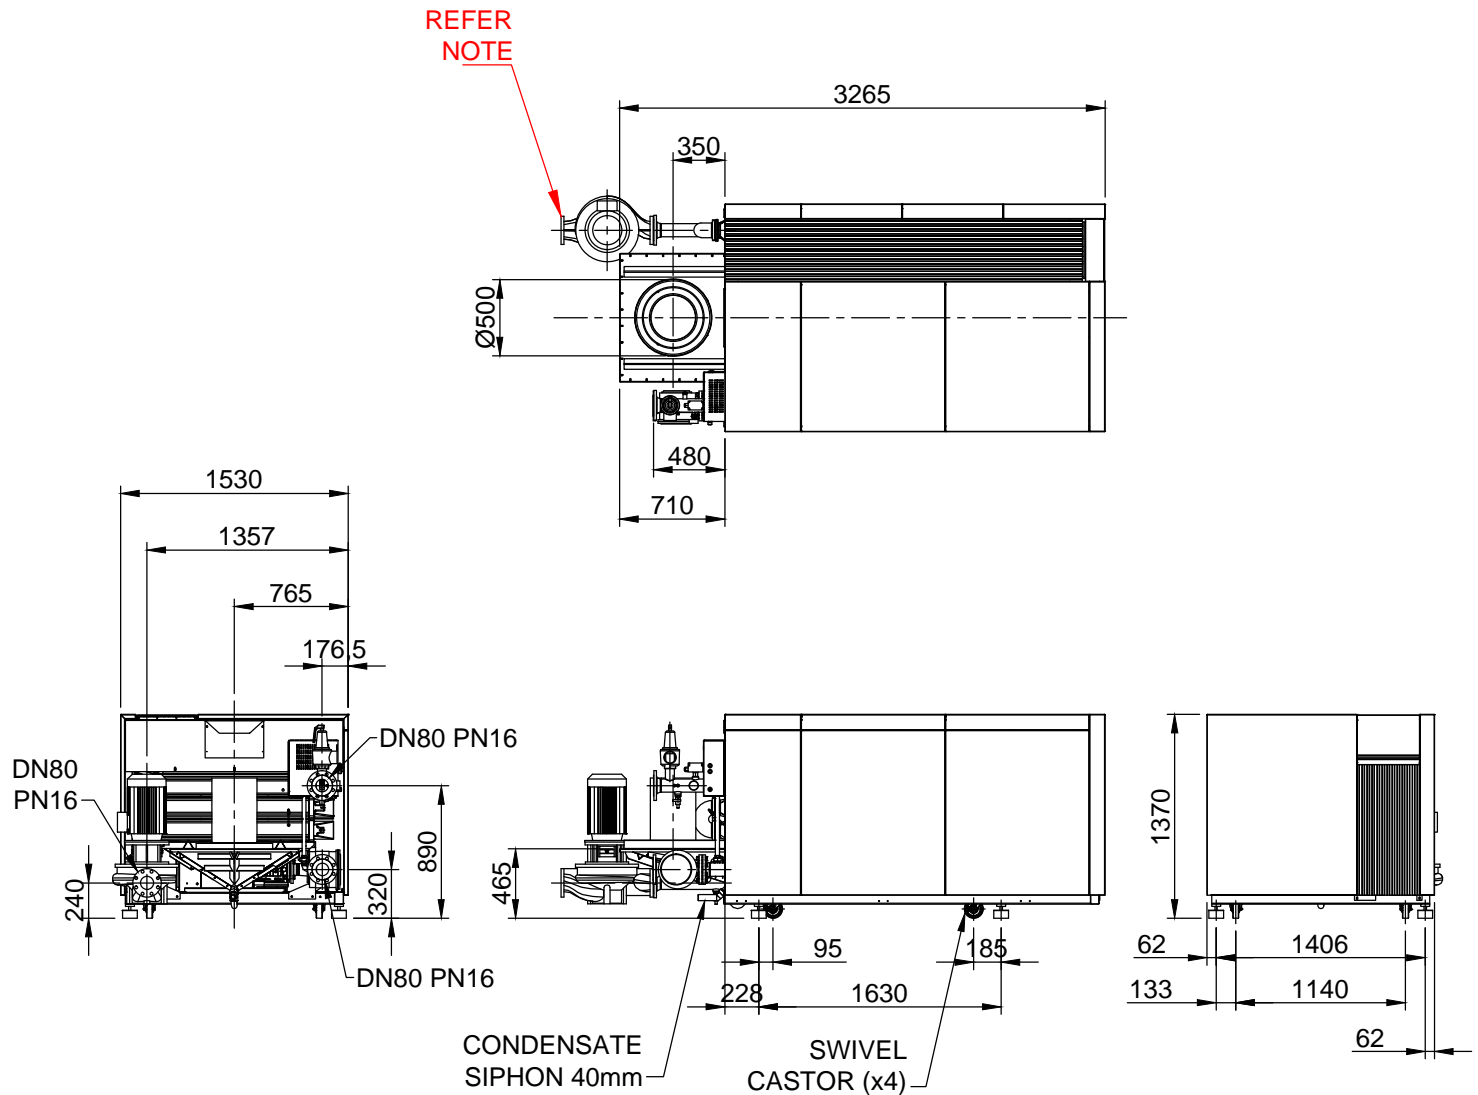

Hot Water Heater

HIGH EFFICIENCY CONDENSING BOILERS

<p>DRAWN TO AS1100: DO NOT SCALE: DIMENSIONS IN MILLIMETERS:</p>	<p>CONSOLIDATED FIRE & STEAM 32 Research Drive CROYDON SOUTH Victoria, Australia, 3136 Ph: +61 (03) 8761 6677 Web: www.confas.com.au</p> <p>Notice: These drawings are the property of CF&S Pty. Ltd. These drawings and specifications may not be reproduced, copied or used as the basis for the manufacture or sale without written permission from CF&S Pty. Ltd.</p> <p>Copyright 2005</p>	<p>NOTE: CIRCULATING PUMP NOT INCLUDED IN STANDARD SUPPLY.</p>
--	--	---

<p>TITLE: GENERAL DIMENSIONS R3409 "RENDAMAX" BOILER</p>	<p>SIZE: A4</p>
--	----------------------------